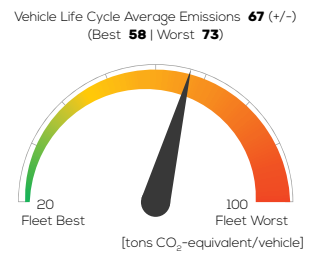

Total GHG Emissions