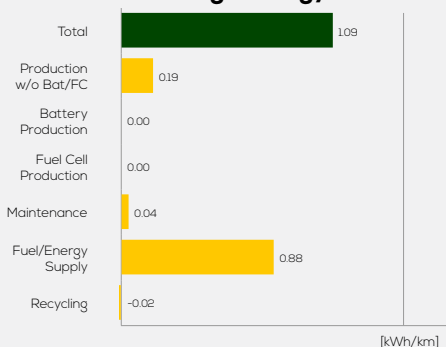

Genesis G70

Shooting Brake 2.2 diesel RWD automatic

Vehicle Specifications

Green NCAP Publication Date	07 2022
Fuel	Diesel B7
Mass	1,788 kg
System Power/Torque	147 kW/440 Nm
Emissions Class	Euro 6d AP
Declared Battery Capacity (gross)	n.a.
Declared Electric Energy Consumption (WLTP)	n.a.
Average Best Worst Measured Electric Energy Consumption (Green NCAP Tests)	n.a.
Declared Fuel Consumption (WLTP)	6.9 l/100 km
Average Best Worst Measured Fuel Consumption (Green NCAP Tests)	7.1 5.9 8.0 l/100 km

Process Chain - Diesel Powertrain

Default Assessment Parameters

Country Electricity Mix	EU Average	Annual Kilometers	15,000 km
Vehicle Battery Lifetime	16 years	Slow Quick Charging	n.a.

Greenhouse Gas (GHG) Emissions

Estimated Average GHG Emissions

GHG Emission Contributions

Total GHG Emissions

Primary Energy Demand

Estimated Average Energy Demand

Energy Demand Contributions

Energy Source