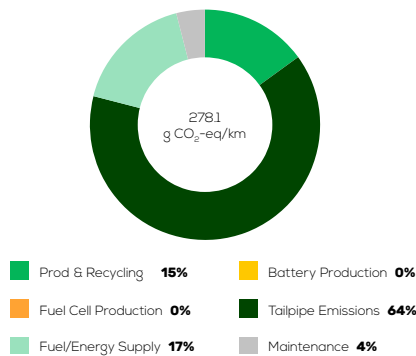

GHG Emission Contributions