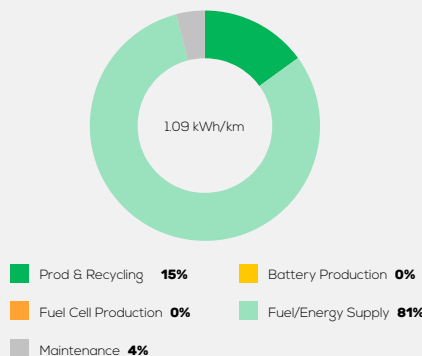

Genesis G70

Shooting Brake 2.2 diesel RWD automatic

Vehicle Specifications

Green NCAP Publication Date	07 2022
Fuel	Diesel B7
Mass	1,788 kg
System Power/Torque	147 kW/440 Nm
Emissions Class	Euro 6d AP
Declared Battery Capacity (gross)	n.a.
Declared Electric Energy Consumption (WLTP)	n.a.
Average Best Worst Measured Electric Energy Consumption (Green NCAP Tests)	n.a.
Declared Fuel Consumption (WLTP)	6.9 l/100 km
Average Best Worst Measured Fuel Consumption (Green NCAP Tests)	7.1 5.9 8.0 l/100 km

Process Chain - Diesel Powertrain

Default Assessment Parameters

Country Electricity Mix	EU Average	Annual Kilometers	15,000 km
Vehicle Battery Lifetime	16 years	Slow Quick Charging	n.a.

Greenhouse Gas (GHG) Emissions

Estimated Average GHG Emissions

GHG Emission Contributions

Total GHG Emissions

Primary Energy Demand

Estimated Average Energy Demand

Energy Demand Contributions

Energy Source