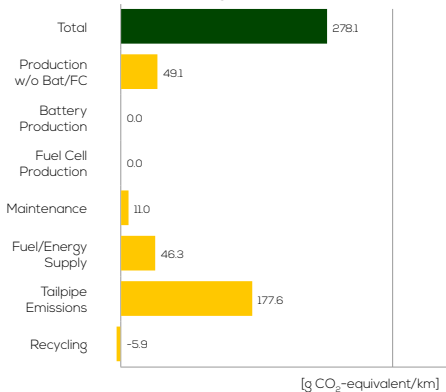

Process Chain - Diesel Powertrain

Default Assessment Parameters

Country Electricity Mix	EU Average	Annual Kilometers	15,000 km
Vehicle Battery Lifetime	16 years	Slow Quick Charging	n.a.

Greenhouse Gas (GHG) Emissions

Estimated Average GHG Emissions

GHG Emission Contributions

Total GHG Emissions

Primary Energy Demand

Estimated Average Energy Demand

Energy Demand Contributions

Energy Source