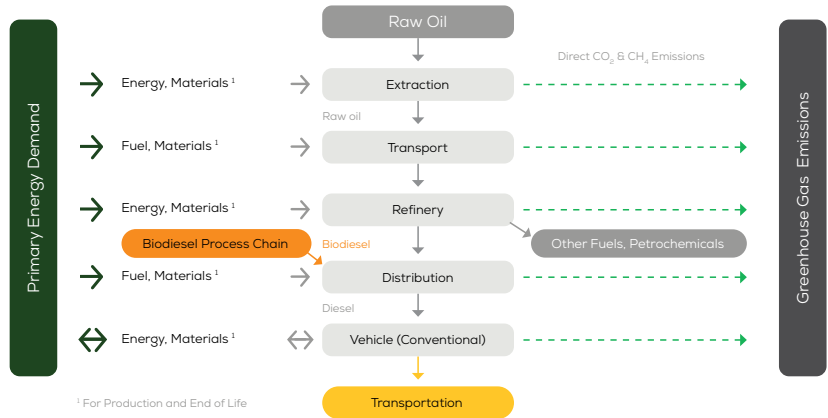

Genesis G70

Shooting Brake 2.2 diesel RWD automatic

Vehicle Specifications

Green NCAP Publication Date	07 2022
Fuel	Diesel B7
Mass	1,788 kg
System Power/Torque	147 kW/440 Nm
Emissions Class	Euro 6d AP
Declared Battery Capacity (gross)	n.a.
Declared Electric Energy Consumption (WLTP)	n.a.
Average Best Worst Measured Electric Energy Consumption (Green NCAP Tests)	n.a.
Declared Fuel Consumption (WLTP)	6.9 l/100 km
Average Best Worst Measured Fuel Consumption (Green NCAP Tests)	7.1 5.9 8.0 l/100 km

Process Chain - Diesel Powertrain

Default Assessment Parameters

Country Electricity Mix	EU Average	Annual Kilometers	15,000 km
Vehicle Battery Lifetime	16 years	Slow Quick Charging	n.a.

Greenhouse Gas (GHG) Emissions